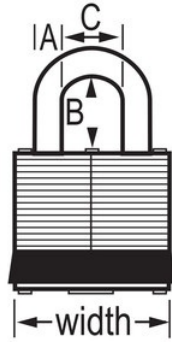

3BLU

Blue Laminated Steel Safety Padlock, 1-9/16in (40mm) Wide with 3/4in (19mm) Tall Shackle

-
-
- 4
- 1-9/16in (40mm) wide lock body
- 9/32in (7mm) diameter shackle with 3/4in (19mm) high clearance
-

Blue Laminated Steel Safety Padlock, 1-9/16in (40mm) Wide Body with 3/4in (19mm) Tall Shackle. Includes One Key.

3BLU

40mm

A7 mm B19 mm C16 mm

6

24

Master Lock Europe S.A.S.

10 avenue de l'arche - Le Colisée Gardens, bâtiment A - 92 400 Courbevoie - La Défense - France
O:+33-1-41437200 | F:+33-1-41437204
www.masterlock.eu