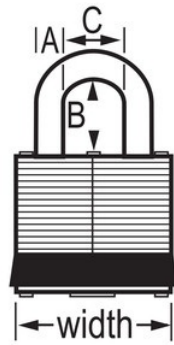

3BLU

Blue Laminated Steel Safety Padlock, 1-9/16in (40mm) Wide with 3/4in (19mm) Tall Shackle

-
-
- 4
- 1-9/16in (40mm) wide lock body
- 9/32in (7mm) diameter shackle with 3/4in (19mm) high clearance
-

Blue Laminated Steel Safety Padlock, 1-9/16in (40mm) Wide Body with 3/4in (19mm) Tall Shackle. Includes One Key.

3BLU

40mm

A: 7 mm B: 19 mm C: 16
mm

6

24

Master Lock Europe S.A.S.

10 avenue de l'arche - Le Colisée Gardens, bâtiment A - 92 400 Courbevoie - La Défense - France
O: +33-1-41437200 | F: +33-1-41437204
www.masterlock.eu