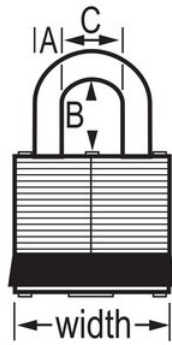

## 3GRN

Green Laminated Steel Safety Padlock,  
1-9/16in (40mm) Wide with 3/4in  
(19mm) Tall Shackle

- 
- 
- 4
- 1-9/16in (40mm) wide lock body
- 9/32in (7mm) diameter shackle with 3/4in (19mm) high clearance
- 

Green Laminated Steel Safety Padlock, 1-9/16in (40mm) Wide Body with 3/4in (19mm) Tall Shackle. Includes One Key.

3GRN

40mm

A7 mm B19 mm C16 mm

6

24

---

**Master Lock Europe S.A.S.**