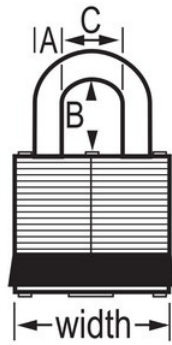

3KABLU

Blue Laminated Steel Safety Padlock, 1-9/16in (40mm) Wide with 3/4in (19mm) Tall Shackle, Keyed Alike

-
-
- 4
- 1-9/16in (40mm) wide lock body
- 9/32in (7mm) diameter shackle with 3/4in (19mm) high clearance
-

Blue Laminated Steel Safety Padlock, 1-9/16in (40mm) Wide Body with 3/4in (19mm) Tall Shackle, Keyed Alike. Includes One Key.

3KABLU

40mm

A7 mm B19 mm C16 mm

6

24

Master Lock Europe S.A.S.

10 avenue de l'arche - Le Colisée Gardens, bâtiment A - 92 400 Courbevoie - La Défense - France
O:+33-1-41437200 | F:+33-1-41437204
www.masterlock.eu