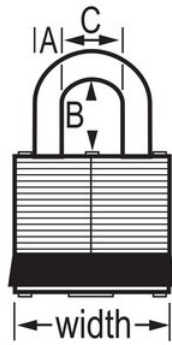

3KALFBLK

Black Laminated Steel Safety Padlock, 1-9/16in (40mm) Wide with 1-1/2in (38mm) Tall Shackle, Keyed Alike

- 1-9/16401-1/238
-
- 4
- 1-9/16in (40mm) wide lock body
- 9/32in (7mm) diameter shackle with 1-1/2in (38mm) high clearance
-

3KALFBLK

40mm

A7 mm B38 mm C16 mm

6

24

Master Lock Europe S.A.S.

10 avenue de l'arche - Le Colisée Gardens, bâtiment A - 92 400 Courbevoie - La Défense - France
O:+33-1-41437200 | F:+33-1-41437204
www.masterlock.eu