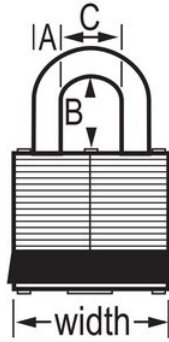

3KALFBLU
, 40mm 38mm

- , 40mm38mm
-
- 4
- 40mm
- 7mm38mm
-

3KALFBLU

40mm

A: 7mm B: 38mm C:
16mm

6

24

Master Lock Europe S.A.S.