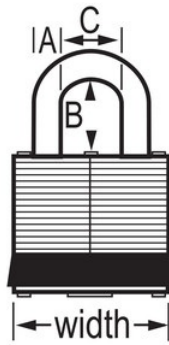

3KALFGRN

Green Laminated Steel Safety Padlock,
1-9/16in (40mm) Wide with 1-1/2in
(38mm) Tall Shackle, Keyed Alike

-
-
- 4
- 1-9/16in (40mm) wide lock body
- 9/32in (7mm) diameter shackle with 1-1/2in (38mm) high clearance
-

Green Laminated Steel Safety Padlock, 1-9/16in (40mm) Wide Body with 1-1/2in (38mm) Tall Shackle, Keyed Alike. Includes One Key.

3KALFGRN

40mm

A: 7mm B: 38mm C:
16mm

Gray

6

24

Master Lock Europe S.A.S.