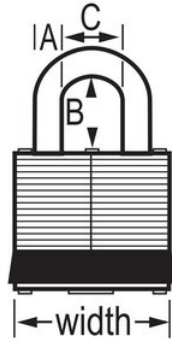

3KALFRED

Red Laminated Steel Safety Padlock, 1-9/16in (40mm) Wide with 1-1/2in (38mm) Tall Shackle, Keyed Alike

-
-
- 4
- 1-9/16in (40mm) wide lock body
- 9/32in (7mm) diameter shackle with 1-1/2in (38mm) high clearance
-

Red Laminated Steel Safety Padlock, 1-9/16in (40mm) Wide Body with 1-1/2in (38mm) Tall Shackle, Keyed Alike. Includes One Key.

3KALFRED

40mm

A7 mm B38 mm C16 mm

6

24

Master Lock Europe S.A.S.

10 avenue de l'arche - Le Colisée Gardens, bâtiment A - 92 400 Courbevoie - La Défense - France
O:+33-1-41437200 | F:+33-1-41437204
www.masterlock.eu