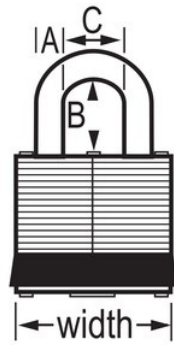

3KALFWHT

White Laminated Steel Safety Padlock, 1-9/16in (40mm) Wide with 1-1/2in (38mm) Tall Shackle, Keyed Alike

-
-
- 4
- 1-9/16in (40mm) wide lock body
- 9/32in (7mm) diameter shackle with 1-1/2in (38mm) high clearance
-

White Laminated Steel Safety Padlock, 1-9/16in (40mm) Wide Body with 1-1/2in (38mm) Tall Shackle, Keyed Alike. Includes One Key.

3KALFWHT

40mm

A: 7 mm B: 38 mm C: 16 mm

6

24

Master Lock Europe S.A.S.

10 avenue de l'arche - Le Colisée Gardens, bâtiment A - 92 400 Courbevoie - La Défense - France
O: +33-1-41437200 | F: +33-1-41437204
www.masterlock.eu