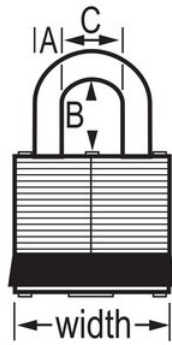

## 3KALHGRN

Green Laminated Steel Safety Padlock,  
1-9/16in (40mm) Wide with 2in (51mm)  
Tall Shackle, Keyed Alike

- 
- 
- 4
- 1-9/16in (40mm) wide lock body
- 9/32in (7mm) diameter shackle with 2in (51mm) high clearance
- 

Green Laminated Steel Safety Padlock, 1-9/16in (40mm) Wide Body with 2in (51mm) Tall Shackle, Keyed Alike. Includes One Key.

3KALHGRN

40mm

A7 mm B51 mm C16 mm

6

24

---

**Master Lock Europe S.A.S.**