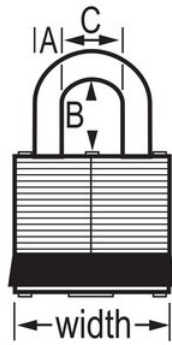

3KALHRED

Red Laminated Steel Safety Padlock, 1-9/16in (40mm) Wide with 2in (51mm) Tall Shackle, Keyed Alike

-
-
- 4
- 1-9/16in (40mm) wide lock body
- 9/32in (7mm) diameter shackle with 2in (51mm) high clearance
-

Red Laminated Steel Safety Padlock, 1-9/16in (40mm) Wide Body with 2in (51mm) Tall Shackle, Keyed Alike. Includes One Key.

3KALHRED

40mm

A7 mm B51 mm C16 mm

6

24

Master Lock Europe S.A.S.

10 avenue de l'arche - Le Colisée Gardens, bâtiment A - 92 400 Courbevoie - La Défense - France
O:+33-1-41437200 | F:+33-1-41437204
www.masterlock.eu