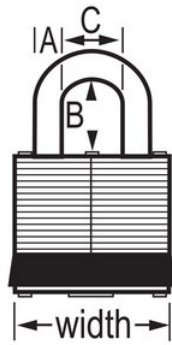

3KALHWHT

White Laminated Steel Safety Padlock, 1-9/16in (40mm) Wide with 2in (51mm) Tall Shackle, Keyed Alike

-
-
- 4
- 1-9/16in (40mm) wide lock body
- 9/32in (7mm) diameter shackle with 2in (51mm) high clearance
-

White Laminated Steel Safety Padlock, 1-9/16in (40mm) Wide Body with 2in (51mm) Tall Shackle, Keyed Alike. Includes One Key.

3KALHWHT

40mm

A7 mm B51 mm C16 mm

6

24

Master Lock Europe S.A.S.

10 avenue de l'arche - Le Colisée Gardens, bâtiment A - 92 400 Courbevoie - La Défense - France
O:+33-1-41437200 | F:+33-1-41437204
www.masterlock.eu