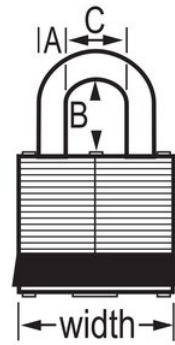

3KAMKBLK

40mm

A7 mm B19 mm C16 mm

Keyed Alike, Master Keyed, Commercial Boxed
Packaging

6

24

Master Lock Europe S.A.S.

10 avenue de l'arche - Le Colisée Gardens, bâtiment A - 92 400 Courbevoie - La Défense - France
O:+33-1-41437200 | F:+33-1-41437204
www.masterlock.eu