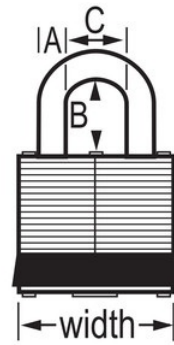

3KAMKBLK

40mm

A: 7 mm B: 19 mm C: 16 mm

Keyed Alike, Master Keyed, Commercial Boxed
Packaging

6

24

Master Lock Europe S.A.S.

10 avenue de l'arche - Le Colisée Gardens, bâtiment A - 92 400 Courbevoie - La Défense - France
O:+33-1-41437200 | F:+33-1-41437204
www.masterlock.eu