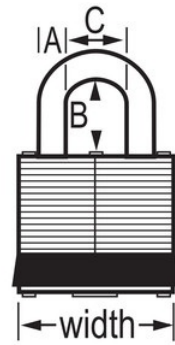

3KAMKBLU

40mm

A7 mm B19 mm C16 mm

Keyed Alike, Master Keyed, Commercial Boxed
Packaging

6

24

Master Lock Europe S.A.S.

10 avenue de l'arche - Le Colisée Gardens, bâtiment A - 92 400 Courbevoie - La Défense - France
O:+33-1-41437200 | F:+33-1-41437204
www.masterlock.eu