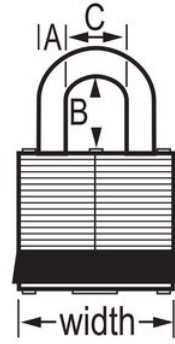

3KAMKRED

40mm

A: 7 mm B: 19 mm C: 16 mm

Keyed Alike, Master Keyed, Commercial Boxed
Packaging

6

24

Master Lock Europe S.A.S.

10 avenue de l'arche - Le Colisée Gardens, bâtiment A - 92 400 Courbevoie - La Défense - France
O:+33-1-41437200 | F:+33-1-41437204
www.masterlock.eu