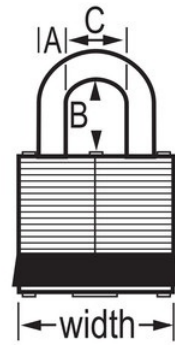

3KAMKRED

40mm

A7 mm B19 mm C16 mm

Keyed Alike, Master Keyed, Commercial Boxed
Packaging

6

24

Master Lock Europe S.A.S.

10 avenue de l'arche - Le Colisée Gardens, bâtiment A - 92 400 Courbevoie - La Défense - France
O:+33-1-41437200 | F:+33-1-41437204
www.masterlock.eu