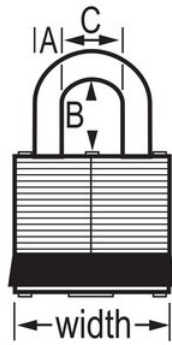

## 3KAMKYLW

Yellow Laminated Steel Safety Padlock,  
1-9/16in (40mm) Wide with 3/4in  
(19mm) Tall Shackle, Keyed Alike Master  
Keyed

- 
- 
- - 4
- 1-9/16in (40mm) wide lock body
- 9/32in (7mm) diameter shackle with 3/4in (19mm) high clearance
- 

Yellow Laminated Steel Safety Padlock, 1-9/16in (40mm) Wide Body with 3/4in (19mm) Tall Shackle, Keyed Alike Master Keyed. Includes One Key.

3KAMKYLW

40mm

A7 mm B19 mm C16 mm

6

24

---

**Master Lock Europe S.A.S.**