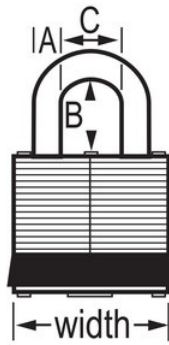

3KAWHT
, 40mm 19mm

- 40mm38mm
-
- 4
- 40mm
- 7mm19mm
-

3KAWHT

40mm

A: 7mm B: 19mm C:
16mm

6

24

Master Lock Europe S.A.S.