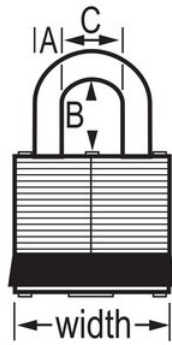

## 3KAYLW

Yellow Laminated Steel Safety Padlock,  
1-9/16in (40mm) Wide with 3/4in  
(19mm) Tall Shackle, Keyed Alike

- 
- 
- 4
- 1-9/16in (40mm) wide lock body
- 9/32in (7mm) diameter shackle with 3/4in (19mm) high clearance
- 

Yellow Laminated Steel Safety Padlock, 1-9/16in (40mm) Wide Body with 3/4in (19mm) Tall Shackle, Keyed Alike. Includes One Key.

3KAYLW

40mm

A7 mm B19 mm C16 mm

6

24

---

**Master Lock Europe S.A.S.**