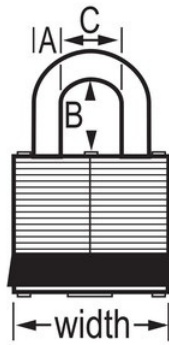

3LFBLK

Black Laminated Steel Safety Padlock, 1-9/16in (40mm) Wide with 1-1/2in (38mm) Tall Shackle

-
-
- 4
- 1-9/16in (40mm) wide lock body
- 9/32in (7mm) diameter shackle with 1-1/2in (38mm) high clearance
-

Black Laminated Steel Safety Padlock, 1-9/16in (40mm) Wide Body with 1-1/2in (38mm) Tall Shackle. Includes One Key.

3LFBLK

40mm

A: 7mm B: 38mm C:
16mm

Gray

6

24

Master Lock Europe S.A.S.