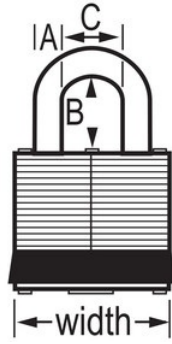

3LFBLU

Blue Laminated Steel Safety Padlock, 1-9/16in (40mm) Wide with 1-1/2in (38mm) Tall Shackle

-
-
- 4
- 1-9/16in (40mm) wide lock body
- 9/32in (7mm) diameter shackle with 1-1/2in (38mm) high clearance
-

Blue Laminated Steel Safety Padlock, 1-9/16in (40mm) Wide Body with 1-1/2in (38mm) Tall Shackle. Includes One Key.

3LFBLU

40mm

A7 mm B38 mm C16 mm

6

24

Master Lock Europe S.A.S.

10 avenue de l'arche - Le Colisée Gardens, bâtiment A - 92 400 Courbevoie - La Défense - France
O:+33-1-41437200 | F:+33-1-41437204
www.masterlock.eu