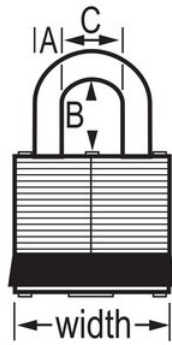

3LFWHT

White Laminated Steel Safety Padlock, 1-9/16in (40mm) Wide with 1-1/2in (38mm) Tall Shackle

-
-
- 4
- 1-9/16in (40mm) wide lock body
- 9/32in (7mm) diameter shackle with 1-1/2in (38mm) high clearance
-

White Laminated Steel Safety Padlock, 1-9/16in (40mm) Wide Body with 1-1/2in (38mm) Tall Shackle. Includes One Key.

3LFWHT

40mm

A7 mm B38 mm C16 mm

6

24

Master Lock Europe S.A.S.

10 avenue de l'arche - Le Colisée Gardens, bâtiment A - 92 400 Courbevoie - La Défense - France
O:+33-1-41437200 | F:+33-1-41437204
www.masterlock.eu