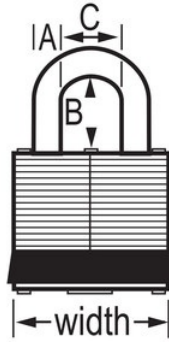

3LHBLU

Blue Laminated Steel Safety Padlock, 1-9/16in (40mm) Wide with 2in (51mm) Tall Shackle

-
-
- 4
- 1-9/16in (40mm) wide lock body
- 9/32in (7mm) diameter shackle with 2in (51mm) high clearance
-

Blue Laminated Steel Safety Padlock, 1-9/16in (40mm) Wide Body with 2in (51mm) Tall Shackle. Includes One Key.

3LHBLU

40mm

A: 7mm B: 51mm C:
16mm

Gray

6

24

Master Lock Europe S.A.S.

10 avenue de l'arche - Le Colisée Gardens, bâtiment A - 92 400 Courbevoie - La Défense - France
O:+33-1-41437200 | F:+33-1-41437204
www.masterlock.eu