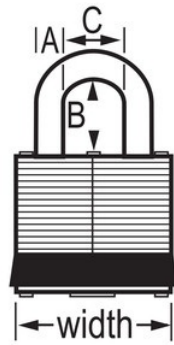

3LHBLU

Blue Laminated Steel Safety Padlock, 1-9/16in (40mm) Wide with 2in (51mm) Tall Shackle

-
-
- 4
- 1-9/16in (40mm) wide lock body
- 9/32in (7mm) diameter shackle with 2in (51mm) high clearance
-

Blue Laminated Steel Safety Padlock, 1-9/16in (40mm) Wide Body with 2in (51mm) Tall Shackle. Includes One Key.

3LHBLU

40mm

A: 7 mm B: 51 mm C: 16
mm

6

24

Master Lock Europe S.A.S.

10 avenue de l'arche - Le Colisée Gardens, bâtiment A - 92 400 Courbevoie - La Défense - France
O: +33-1-41437200 | F: +33-1-41437204
www.masterlock.eu