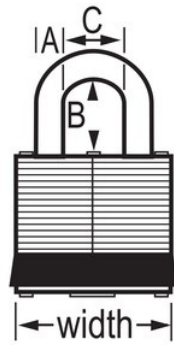

## 3LHGRN

Green Laminated Steel Safety Padlock,  
1-9/16in (40mm) Wide with 2in (51mm)  
Tall Shackle

- 
- 
- 4
- 1-9/16in (40mm) wide lock body
- 9/32in (7mm) diameter shackle with 2in (51mm) high clearance
- 

Green Laminated Steel Safety Padlock, 1-9/16in (40mm) Wide Body with 2in (51mm) Tall Shackle. Includes One Key.

---

3LHGRN

40mm

A: 7 mm B: 51 mm C: 16  
mm

6

24

---