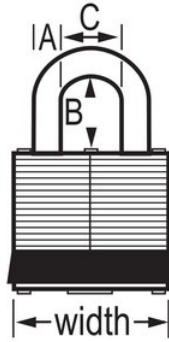

3LHRED
, 40mm 51mm

- 40mm19mm
-
- 4
- 40mm
- 7mm51mm
-

3LHRED

40mm

A: 7mm B: 51mm C:
16mm

6

24

Master Lock Europe S.A.S.