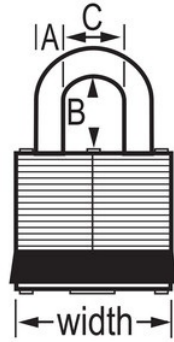

3LHWHT

White Laminated Steel Safety Padlock, 1-9/16in (40mm) Wide with 2in (51mm) Tall Shackle

-
-
- 4
- 1-9/16in (40mm) wide lock body
- 9/32in (7mm) diameter shackle with 2in (51mm) high clearance
-

White Laminated Steel Safety Padlock, 1-9/16in (40mm) Wide Body with 2in (51mm) Tall Shackle. Includes One Key.

3LHWHT

40mm

A: 7 mm B: 51 mm C: 16
mm

6

24

Master Lock Europe S.A.S.

10 avenue de l'arche - Le Colisée Gardens, bâtiment A - 92 400 Courbevoie - La Défense - France
O: +33-1-41437200 | F: +33-1-41437204
www.masterlock.eu