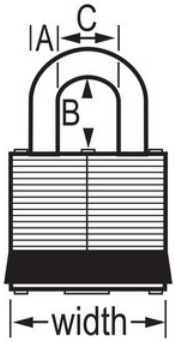

3MKBLK

40mm

A: 7mm B: 19mm C: 16mm

Gray

Master Keyed, Keyed Different, Commercial Boxed Packaging

6

24

Master Lock Europe S.A.S.

10 avenue de l'arche - Le Colisée Gardens, bâtiment A - 92 400 Courbevoie - La Défense - France
O:+33-1-41437200 | F:+33-1-41437204
www.masterlock.eu