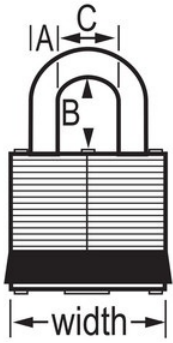

3MKBLU

40mm

A7 mm B19 mm C16 mm

Master Keyed, Keyed Different, Commercial Boxed Packaging

6

24

Master Lock Europe S.A.S.

10 avenue de l'arche - Le Colisée Gardens, bâtiment A - 92 400 Courbevoie - La Défense - France
O:+33-1-41437200 | F:+33-1-41437204
www.masterlock.eu