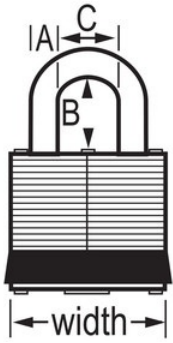

3MKGRN

40mm

A7 mm B19 mm C16 mm

Master Keyed, Keyed Different, Commercial Boxed Packaging

6

24

Master Lock Europe S.A.S.

10 avenue de l'arche - Le Colisée Gardens, bâtiment A - 92 400 Courbevoie - La Défense - France
O:+33-1-41437200 | F:+33-1-41437204
www.masterlock.eu