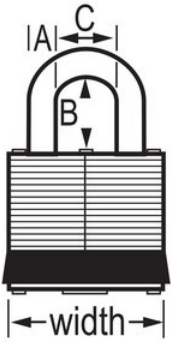

3MKRED

40mm

A: 7 mm B: 19 mm C: 16 mm

Master Keyed, Keyed Different, Commercial Boxed Packaging

6

24

Master Lock Europe S.A.S.

10 avenue de l'arche - Le Colisée Gardens, bâtiment A - 92 400 Courbevoie - La Défense - France
O:+33-1-41437200 | F:+33-1-41437204
www.masterlock.eu