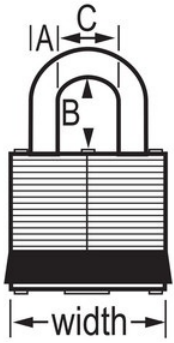

3MKRED

40mm

A7 mm B19 mm C16 mm

Master Keyed, Keyed Different, Commercial Boxed Packaging

6

24

Master Lock Europe S.A.S.

10 avenue de l'arche - Le Colisée Gardens, bâtiment A - 92 400 Courbevoie - La Défense - France
O:+33-1-41437200 | F:+33-1-41437204
www.masterlock.eu