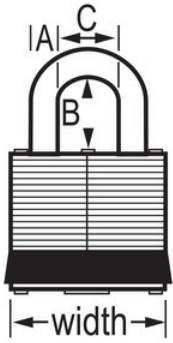

3MKYLW

40mm

A7 mm B19 mm C16 mm

Master Keyed, Keyed Different, Commercial Boxed Packaging

6

24

Master Lock Europe S.A.S.

10 avenue de l'arche - Le Colisée Gardens, bâtiment A - 92 400 Courbevoie - La Défense - France
O:+33-1-41437200 | F:+33-1-41437204
www.masterlock.eu