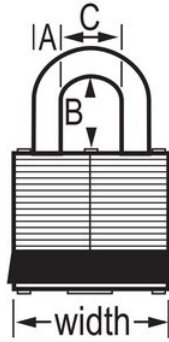

3WHT
, 40mm 19mm

- 40mm19mm
-
- - 4
- 40mm
- 7mm19mm
-

3WHT

40mm

A: 7mm B: 19mm C:
16mm

6

24

Master Lock Europe S.A.S.