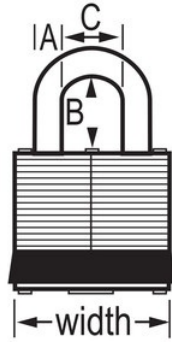

3YLW

Yellow Laminated Steel Safety Padlock,
1-9/16in (40mm) Wide with 3/4in
(19mm) Tall Shackle

-
-
- 4
- 1-9/16in (40mm) wide lock body
- 9/32in (7mm) diameter shackle with 3/4in (19mm) high clearance
-

Yellow Laminated Steel Safety Padlock, 1-9/16in (40mm) Wide Body with 3/4in (19mm) Tall Shackle. Includes One Key.

3YLW

40mm

A7 mm B19 mm C16 mm

6

24

Master Lock Europe S.A.S.

10 avenue de l'arche - Le Colisée Gardens, bâtiment A - 92 400 Courbevoie - La Défense - France
O:+33-1-41437200 | F:+33-1-41437204
www.masterlock.eu