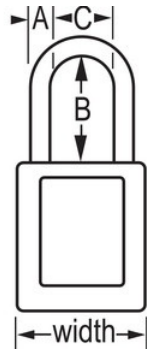

410BLU

Blue Zenex™ Thermoplastic Safety Padlock, 1-1/2in (38mm) Wide with 1-1/2in (38mm) Shackle

- 410
- 1-1/2in (38mm) wide, 1-3/4in (44mm) tall Thermoplastic blue body, shackle with 1-1/2in (38mm) clearance
-
-
-
- Compliance with "One Employee, One Lock, One Key" directive
-
- ---
- 640,000636

The Master Lock No. 410BLU Zenex™ Thermoplastic Safety Padlock features a 1-1/2in (38mm) wide plastic blue body and a 1-1/2in (38mm) tall, 1/4in (6mm) diameter metal shackle. Designed exclusively for Lockout/Tagout applications, the durable, lightweight, non-conductive lock body is easy to carry and padlock features high security, reserved-for-safety cylinder with key retaining, to ensure padlock is not left unlocked.

410BLU

38mm

A6 mm B38 mm C20 mm

6

36

Master Lock Europe S.A.S.

10 avenue de l'arche - Le Colisée Gardens, bâtiment A - 92 400 Courbevoie - La Défense - France
O:+33-1-41437200 | F:+33-1-41437204
www.masterlock.eu