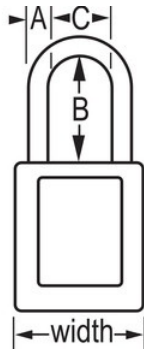

410GRN

Green Zenex™ Thermoplastic Safety Padlock, 1-1/2in (38mm) Wide with 1-1/2in (38mm) Shackle

- 410
- 1-1/2in (38mm) wide, 1-3/4in (44mm) tall Thermoplastic green body, shackle with 1-1/2in (38mm) clearance
-
-
-
- Compliance with "One Employee, One Lock, One Key" directive
-
- ---
- 640,000636

The Master Lock No. 410GRN Zenex™ Thermoplastic Safety Padlock features a 1-1/2in (38mm) wide plastic green body and a 1-1/2in (38mm) tall, 1/4in (6mm) diameter metal shackle. Designed exclusively for Lockout/Tagout applications, the durable, lightweight, non-conductive lock body is easy to carry and padlock features high security, reserved-for-safety cylinder with key retaining, to ensure padlock is not left unlocked.

410GRN

38mm

A: 6mm B: 38mm C:
20mm

6

36

Master Lock Europe S.A.S.

10 avenue de l'arche - Le Colisée Gardens, bâtiment A - 92 400 Courbevoie - La Défense - France
O:+33-1-41437200 | F:+33-1-41437204
www.masterlock.eu