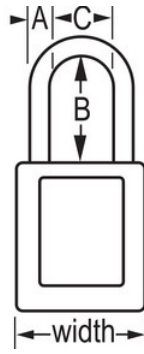

410KALTBLU

Blue Zenex™ Thermoplastic Safety Padlock, 1-1/2in (38mm) Wide with 3in (76mm) Shackle, Keyed Alike

- 410
- 1-1/2in (38mm) wide, 1-3/4in (44mm) tall Thermoplastic blue body, shackle with 3in (76mm) clearance
-
-
-
- Compliance with "One Employee, One Lock, One Key" directive
-
- ---
- 6
- 636

The Master Lock No. 410KABL U Zenex™ Thermoplastic Safety Padlock, Keyed Alike – multiple locks open with the same key – features a 1-1/2in (38mm) wide plastic blue body and a 3in (76mm) tall, 1/4in (6mm) diameter metal shackle. Designed exclusively for Lockout/Tagout applications, the durable, lightweight, non-conductive lock body is easy to carry and padlock features high security, reserved-for-safety cylinder with key retaining, to ensure padlock is not left unlocked.

410KALTBLU

38mm

A: 6 mm B: 76 mm C: 20
mm

6

36

Master Lock Europe S.A.S.

10 avenue de l'arche - Le Colisée Gardens, bâtiment A - 92 400 Courbevoie - La Défense - France
O:+33-1-41437200 | F:+33-1-41437204
www.masterlock.eu