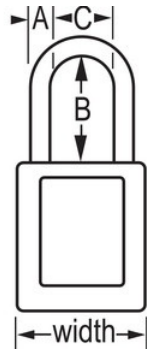

410KALTPRP

Purple Zenex™ Thermoplastic Safety Padlock, 1-1/2in (38mm) Wide with 3in (76mm) Shackle, Keyed Alike

- 410
- 1-1/2in (38mm) wide, 1-3/4in (44mm) tall Thermoplastic purple body, shackle with 3in (76mm) clearance
-
-
-
- Compliance with "One Employee, One Lock, One Key" directive
-
- ---
- 6
- 636

The Master Lock No. 410KAPRP Zenex™ Thermoplastic Safety Padlock, Keyed Alike – multiple locks open with the same key – features a 1-1/2in (38mm) wide plastic purple body and a 3in (76mm) tall, 1/4in (6mm) diameter metal shackle. Designed exclusively for Lockout/Tagout applications, the durable, lightweight, non-conductive lock body is easy to carry and padlock features high security, reserved-for-safety cylinder with key retaining, to ensure padlock is not left unlocked.

410KALTPRP

38mm

A6 mm B76 mm C20 mm

6

36

Master Lock Europe S.A.S.

10 avenue de l'arche - Le Colisée Gardens, bâtiment A - 92 400 Courbevoie - La Défense - France
O:+33-1-41437200 | F:+33-1-41437204
www.masterlock.eu