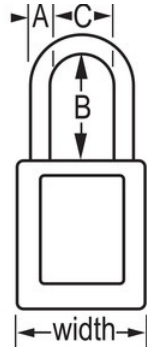

410LTPRP

38mm

A6 mm B76 mm C20 mm

6

36

Master Lock Europe S.A.S.

10 avenue de l'arche - Le Colisée Gardens, bâtiment A - 92 400 Courbevoie - La Défense - France
O:+33-1-41437200 | F:+33-1-41437204
www.masterlock.eu