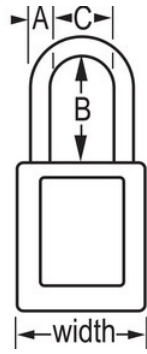

410LTPRP

38mm

A6 mm B76 mm C20 mm

6

36

Master Lock Europe S.A.S.

10 avenue de l'arche - Le Colisée Gardens, bâtiment A - 92 400 Courbevoie - La Défense - France
O:+33-1-41437200 | F:+33-1-41437204
www.masterlock.eu