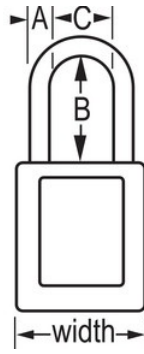

## 410PRP

Purple Zenex™ Thermoplastic Safety Padlock, 1-1/2in (38mm) Wide with 1-1/2in (38mm) Tall Shackle

- 410
- 1-1/2in (38mm) wide, 1-3/4in (44mm) tall Thermoplastic purple body, shackle with 1-1/2in (38mm) clearance
- 
- 
- 
- Compliance with "One Employee, One Lock, One Key" directive
- 
- ---
- 640,000636

The Master Lock No. 410PRP Zenex™ Thermoplastic Safety Padlock features a 1-1/2in (38mm) wide plastic purple body and a 1-1/2in (38mm) tall, 1/4in (6mm) diameter metal shackle. Designed exclusively for Lockout/Tagout applications, the durable, lightweight, non-conductive lock body is easy to carry and padlock features high security, reserved-for-safety cylinder with key retaining, to ensure padlock is not left unlocked.

410PRP

38mm

A: 6 mm B: 38 mm C: 20  
mm

6

36

---

**Master Lock Europe S.A.S.**

10 avenue de l'arche - Le Colisée Gardens, bâtiment A - 92 400 Courbevoie - La Défense - France  
O:+33-1-41437200 | F:+33-1-41437204  
[www.masterlock.eu](http://www.masterlock.eu)