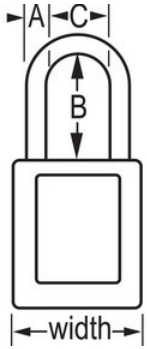

410RED

Red Zenex™ Thermoplastic Safety Padlock, 1-1/2in (38mm) Wide with 1-1/2in (38mm) Tall Shackle

- 410
- 1-1/2in (38mm) wide, 1-3/4in (44mm) tall Thermoplastic red body, shackle with 1-1/2in (38mm) clearance
-
-
-
- Compliance with "One Employee, One Lock, One Key" directive
-
- ---
- 640,000636

No. 410RED Zenex™ 1-1/2381-1/2381/46/

410RED

38mm

A6 mm B38 mm C20 mm

Master Keyed, Keyed Different, Commercial Boxed Packaging

6

36

Master Lock Europe S.A.S.