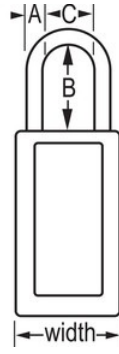

411KAPRP

38mm

A6 mm B38 mm C20 mm

6

36

Master Lock Europe S.A.S.

10 avenue de l'arche - Le Colisée Gardens, bâtiment A - 92 400 Courbevoie - La Défense - France
O:+33-1-41437200 | F:+33-1-41437204
www.masterlock.eu