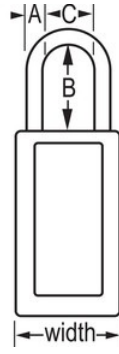

411YLW

Yellow Zenex™ Thermoplastic Safety Padlock, 1-1/2in (38mm) Wide with 1-1/2in (38mm) Tall Shackle

-
- 1-1/2in (38mm) wide 3in (76mm) tall Thermoplastic yellow body, shackle with 1-1/2in (38mm) clearance
-
-
-
- Compliance with "One Employee, One Lock, One Key" directive
-
- ---
- 640,000636

The Master Lock No. 411YLW Zenex™ Thermoplastic Safety padlock features a 1-1/2in (38mm) wide, 3in (75mm) tall thermoplastic yellow body and a 1-1/2in (38mm) tall metal shackle. Designed specifically for safety lockout/tagout applications, padlock is key retaining to ensure that padlock is not left unlocked and the high-security reserved for safety 6-pin tumbler cylinder complies with the "one employee, one lock, one key" directive. Write-on, multi-language padlock labels are included for on-site customization.

411YLW

38mm

A6 mm B38 mm C20 mm

6

36

Master Lock Europe S.A.S.

10 avenue de l'arche - Le Colisée Gardens, bâtiment A - 92 400 Courbevoie - La Défense - France
O:+33-1-41437200 | F:+33-1-41437204
www.masterlock.eu