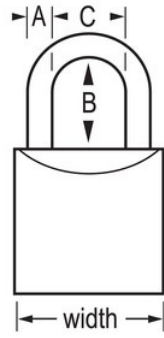

4120

3/4in (19mm) Wide Brass Padlock

- 3/4in wide (19mm) wide brass body provides resistance to the elements
- 7/16in (11mm) tall, 5/32in (4mm) hardened steel shackle
- 3

The Master Lock No. 4120 Economy Padlock features a 3/4in (19mm) wide brass body to resist the elements and a 7/16in (11mm) tall, 5/32in (4mm) hardened steel shackle for excellent cut resistance. Ideal for cabinets & fences, the non-rekeyable 3-pin tumbler cylinder provides greater pick resistance.

4120

19mm

A: 4 mm B: 11 mm C: 10
mm

12

72

Master Lock Europe S.A.S.

10 avenue de l'arche - Le Colisée Gardens, bâtiment A - 92 400 Courbevoie - La Défense - France
O: +33-1-41437200 | F: +33-1-41437204
www.masterlock.eu