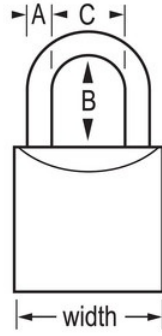

4120KA

3/4in (19mm) Wide V-Line Brass Padlock,
Keyed Alike

- The Master Lock No. 4120KA Economy Padlock, Keyed Alike – multiple locks open with the same key – features a 3/4in (19mm) wide brass body to resist the elements and a 7/16in (11mm) tall, 5/32in (4mm) hardened steel shackle for excellent cut resistance. Ideal for cabinets & fences, the non-rekeyable 3-pin tumbler cylinder provides greater pick resistance.
-
-

4120KA

19mm

A4 mm B11 mm C10 mm

12

72

Master Lock Europe S.A.S.

10 avenue de l'arche - Le Colisée Gardens, bâtiment A - 92 400 Courbevoie - La Défense - France
O:+33-1-41437200 | F:+33-1-41437204
www.masterlock.eu