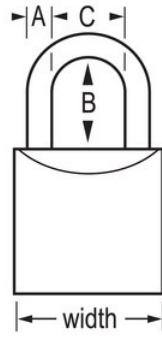

4130

1-1/8in (29mm) Wide Brass Padlock

- 1-1/8in (29mm) wide brass body provides resistance to the elements
- 9/16in (14mm) tall, 3/16in (5mm) hardened steel shackle
- 4

The Master Lock No. 4130 Economy Padlock features a 1-1/8in (29mm) wide brass body to resist the elements and a 9/16in (14mm) tall, 3/16in (5mm) diameter hardened steel shackle for excellent cut resistance. Ideal for cabinets & fences, the non-rekeyable 3-pin tumbler cylinder provides greater pick resistance.

4130

29mm

A5 mm B14 mm C14 mm

12

72

Master Lock Europe S.A.S.

10 avenue de l'arche - Le Colisée Gardens, bâtiment A - 92 400 Courbevoie - La Défense - France
O:+33-1-41437200 | F:+33-1-41437204
www.masterlock.eu