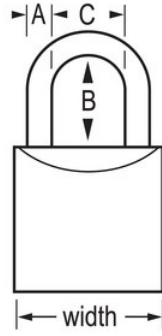

4130KA

1-1/8in (29mm) Wide V-Line Brass
Padlock, Keyed Alike

- ---
- 1-1/8in (29mm) wide brass body provides resistance to the elements
- 9/16in (14mm) tall, 3/16in (5mm) hardened steel shackle
- 4

The Master Lock No. 4130KA Economy Padlock, Keyed Alike – multiple locks open with the same key – features a 1-1/8in (29mm) wide brass body to resist the elements and a 9/16in (14mm) tall, 3/16in (5mm) diameter hardened steel shackle for excellent cut resistance. Ideal for cabinets & fences, the non-rekeyable 3-pin tumbler cylinder provides greater pick resistance.

4130KA

29mm

A5 mm B14 mm C14 mm

12

72

Master Lock Europe S.A.S.

10 avenue de l'arche - Le Colisée Gardens, bâtiment A - 92 400 Courbevoie - La Défense - France
O:+33-1-41437200 | F:+33-1-41437204
www.masterlock.eu