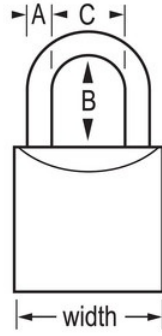

4140KA

1-1/2in (38mm) Wide V-Line Brass
Padlock, Keyed Alike

- The Master Lock No. 4140KA Economy Padlock, Keyed Alike – multiple locks open with the same key – features a 1-1/2in (38mm) wide brass body to resist the elements and a 13/16in (20mm) tall, 1/4in (6mm) diameter hardened steel shackle for excellent cut resistance. Ideal for cabinets & fences, the non-rekeyable 4-pin tumbler cylinder provides greater pick resistance.

4140KA

29mm

A6 mm B21 mm C21 mm

12

72

Master Lock Europe S.A.S.

10 avenue de l'arche - Le Colisée Gardens, bâtiment A - 92 400 Courbevoie - La Défense - France
O:+33-1-41437200 | F:+33-1-41437204
www.masterlock.eu