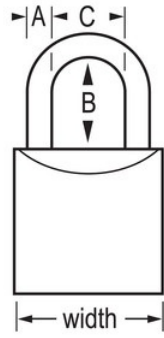

4150

1-7/8in (48mm) Wide Brass Padlock

- 1-7/8in (48mm) wide brass body provides resistance to the elements
- 15/16in (24mm) tall, 9/32in (7mm) hardened steel shackle
- 5

The Master Lock No. 4150 Economy Padlock features a 1-7/8in (48mm) wide brass body to resist the elements and a 15/16in (24mm) tall, 9/32in (7mm) diameter hardened steel shackle for excellent cut resistance. Ideal for cabinets & fences, the non-rekeyable 5-pin tumbler cylinder provides greater pick resistance.

4150

48mm

A7 mm B24 mm C25 mm

6

72

Master Lock Europe S.A.S.

10 avenue de l'arche - Le Colisée Gardens, bâtiment A - 92 400 Courbevoie - La Défense - France
O:+33-1-41437200 | F:+33-1-41437204
www.masterlock.eu