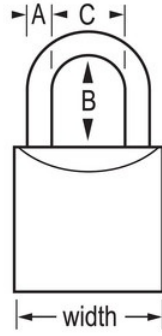

4150KA

1-7/8in (48mm) Wide V-Line Brass
Padlock, Keyed Alike

- ---
- 1-7/8in (48mm) wide brass body provides resistance to the elements
- 15/16in (24mm) tall, 9/32in (7mm) hardened steel shackle
- 5

The Master Lock No. 4150KA Economy Padlock, Keyed Alike – multiple locks open with the same key – features a 1-7/8in (48mm) wide brass body to resist the elements and a 15/16in (24mm) tall, 9/32in (7mm) diameter hardened steel shackle for excellent cut resistance. Ideal for cabinets & fences, the non-rekeyable 5-pin tumbler cylinder provides greater pick resistance.

4150KA

48mm

A7 mm B24 mm C25 mm

12

72

Master Lock Europe S.A.S.

10 avenue de l'arche - Le Colisée Gardens, bâtiment A - 92 400 Courbevoie - La Défense - France
O:+33-1-41437200 | F:+33-1-41437204
www.masterlock.eu