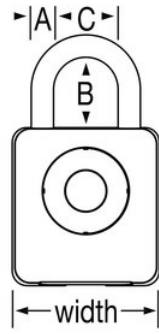

4400EURENT

47mm

A7 mm B22 mm C20 mm

Electronic

6

Master Lock Europe S.A.S.

10 avenue de l'arche - Le Colisée Gardens, bâtiment A - 92 400 Courbevoie - La Défense - France
O:+33-1-41437200 | F:+33-1-41437204
www.masterlock.eu