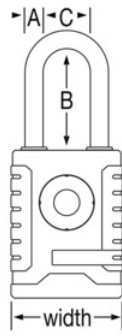

- CR2

-

No. 4401EURLHEC@56mm9mm51mmMaster Lock Vault

4401EURLHEC

56mm

A9 mm B51 mm C23 mm

24

Master Lock Europe S.A.S.