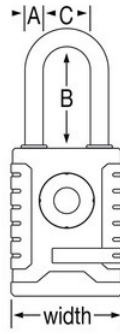

4401EURLHENT

56mm

A9 mm B51 mm C23 mm

Electronic

6

Master Lock Europe S.A.S.

10 avenue de l'arche - Le Colisée Gardens, bâtiment A - 92 400 Courbevoie - La Défense - France
O:+33-1-41437200 | F:+33-1-41437204
www.masterlock.eu